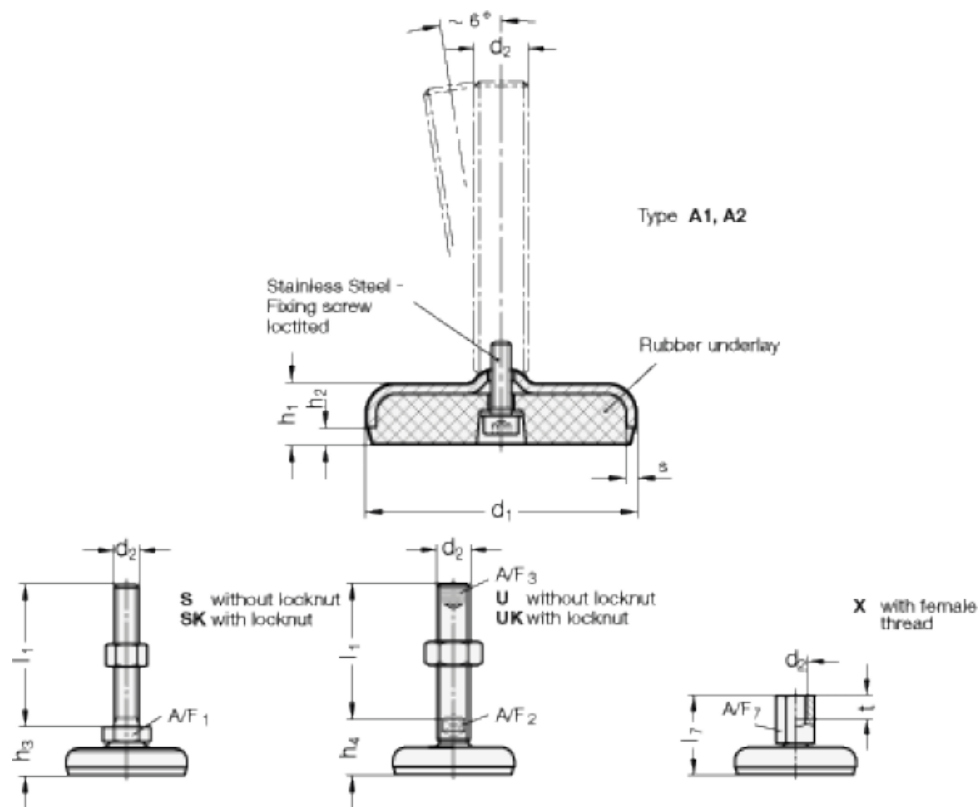

Article number: 2030100M24100A2UK

Description: E+G levelling foot
GN 30-100-M24-100-A2-UK

Note: UK With nut, Hexagon socket at the top, Wrench flat at the bottom

Measures

A/F2 = 15

s = 3

A/F3 = 10

d_1 = 100

d_2 = M24

h_1 = 20

h_2 = 6

h_4 = 35

l_1 = 100